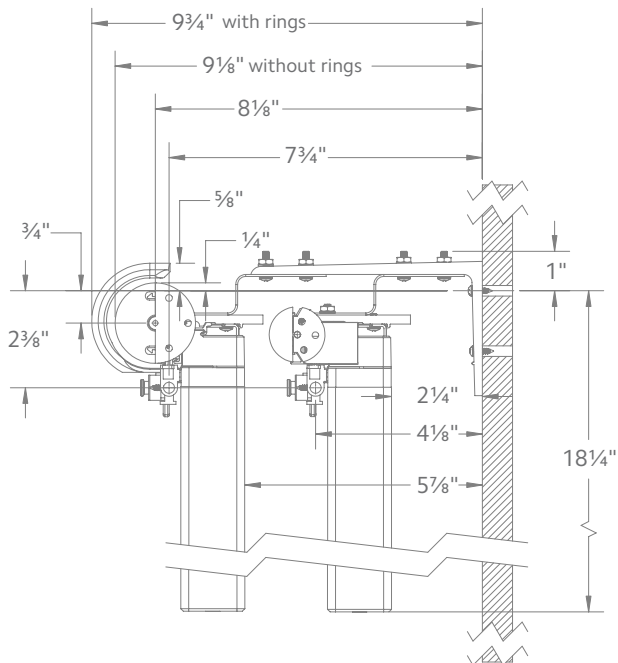

2" Front & 1 3/8" Back Double Wall Mount