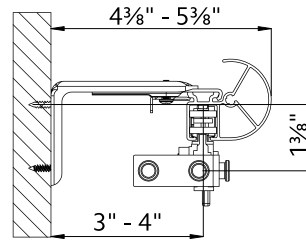

Dimensions

Wall Mount (use 81002xxx bracket)