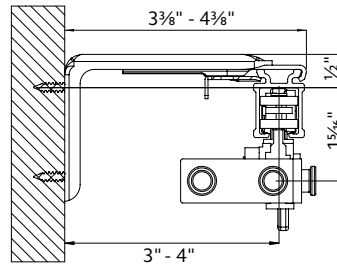

Dimensions

Wall Mount