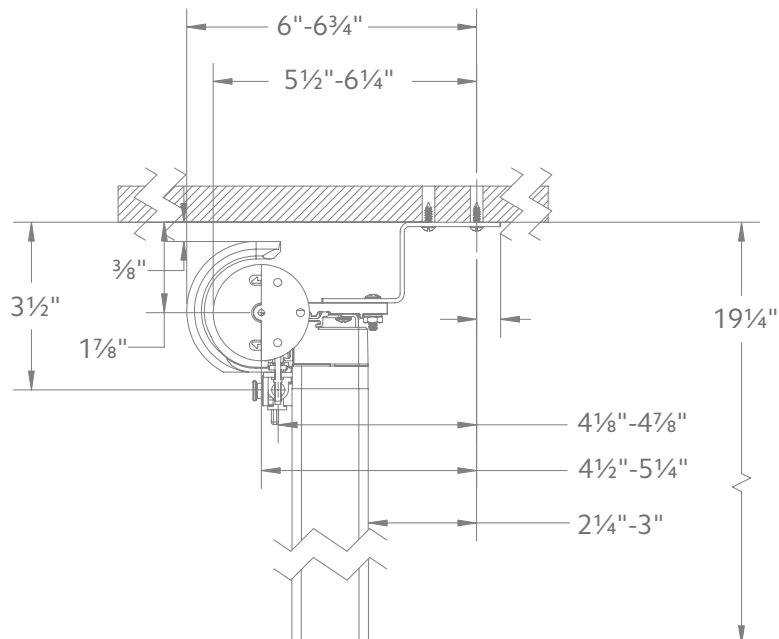

94130xxx

⊗

1796061

1 3/8" Ceiling Mount

2" Ceiling Mount

Double Wall Mount using parts:

To achieve this look, order Estate rod, ceiling mounted. 94130xxx brackets are included with the rod. Then order one, item 94125xxx double bracket and two, item 1796061 ceiling mount brackets multiplied by the quantity needed based on the bracket spacing drawing on page 50.