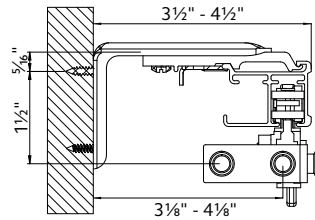

Architrac® Series 94001

Series 94001 Overview

Overview

- AMP™ Motorization available
- Assembled sets includes all necessary components
- Most versatile Architrac® Rod
- Heavy duty, ball bearing pulleys
- Heavy duty, wheeled (Ripplefold™) or ball bearing (pleated) carriers
- Can be curved or bent (not available for motorized tracks)
- Wall or ceiling mount available
- Manual or Motorized Drawn Rods

Track Style

Dimensions

Wall Mount

Ceiling Mount

Available Colors

Draw	Mount	Operation	Maximum Track Set	Maximum Fabric Weight	Pounds Per Foot
One-Way	Ceiling	Manual	20'	80 lbs.	4
	Wall	Motorized	16'	64 lbs.	4
Two-Way	Ceiling	Manual	40'	160 lbs.	4
	Wall	Motorized	16'	64 lbs.	4

Max track lengths and maximum fabric weights do not apply to curved tracks. Send complete specifications and fabric weight to customer service for feasibility.

Available Draw Types

Available Bends

Architrac® Series 94001 with AMP™ Motorization cannot be bent or curved.

For more detailed information about this track, please visit our resource library at kirsch.com.