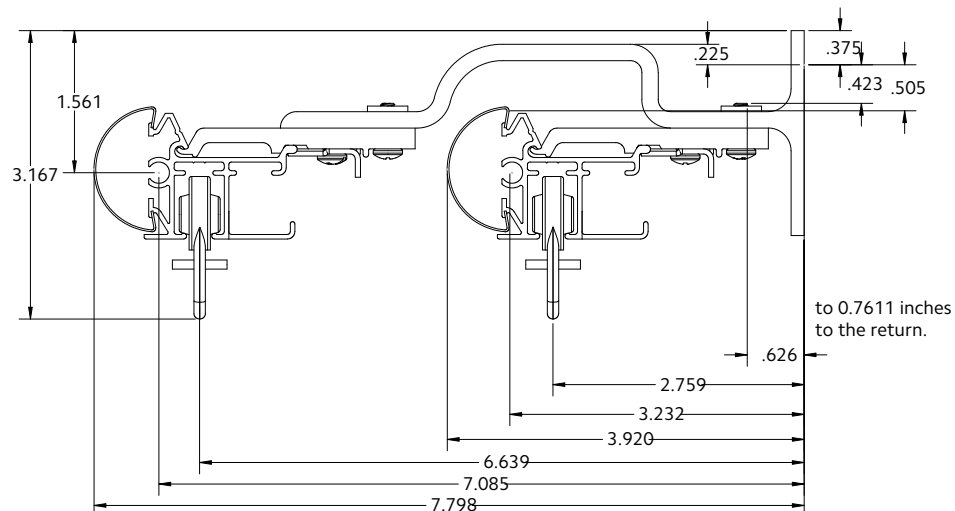

1 3/8" Front & 1 3/8" Back Double Wall Mount