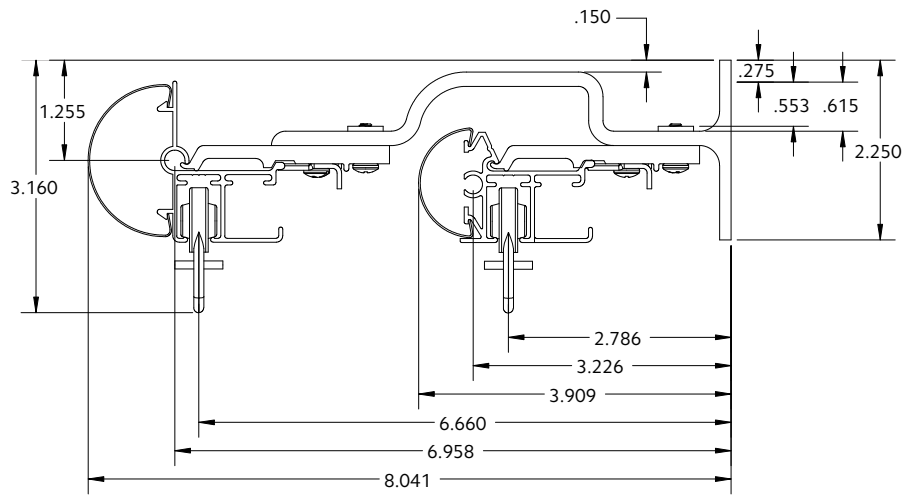

Double Wall Mount using parts:

To achieve this look, order Estate rod ceiling mounted. 94130xxx brackets are included with the rod. Then order one, item 71134110 double bracket in the quantity needed based on the bracket spacing drawing on page 50.

71134110

⊞

94130xxx

2" Front & 1 3/8" Back Double Wall Mount