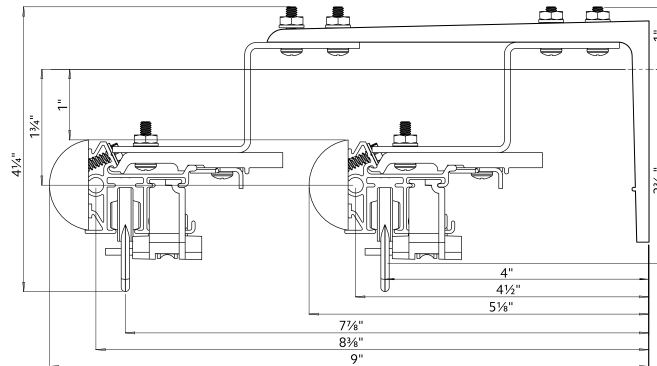

Double Wall Mount using parts:

To achieve this look, order Estate rod, ceiling mounted. 94130xxx brackets are included with the rod. Then order one, item 94125xxx double bracket and two, item 1796061 ceiling mount brackets multiplied by the quantity needed based on the bracket spacing drawing on page 50.

94125xxx

⊗

1796061

⊗

94130xxx

1 3/8" Double Wall Mount