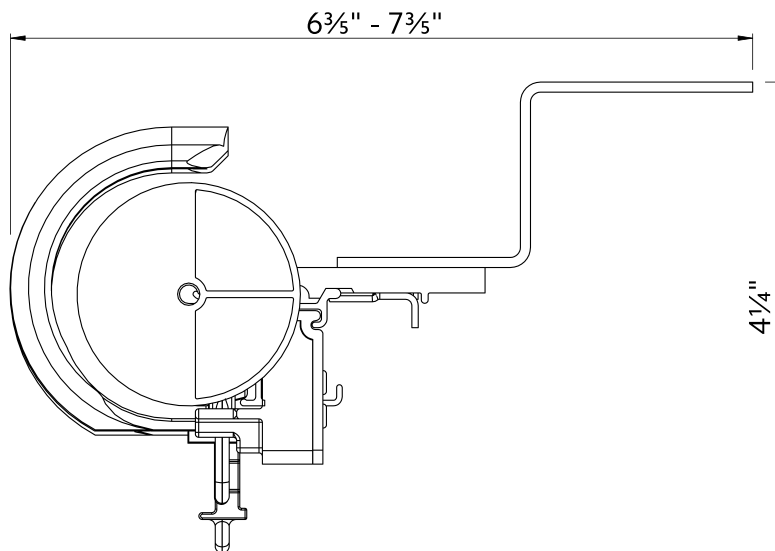

94130xxx

⊗

1796061

1 3/8" Ceiling Mount

2" Ceiling Mount

Double Wall Mount using parts:

To achieve this look, order Estate rod, ceiling mounted. 94130xxx brackets are included with the rod. Then order one, item 94125xxx double bracket and two, item 1796061 ceiling mount brackets multiplied by the quantity needed based on the bracket spacing drawing on page 50.