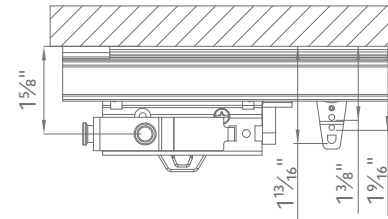

Ceiling Mount

Available Colors

White

Gray

Bronze

Black

Draw	Mount	Operation	Maximum Track Set	Maximum Fabric Weight	Pounds Per Foot
One-Way	Ceiling	Manual	20'	80 lbs	4
	Wall Recessed				
Two-Way	Ceiling	Manual	40'	160 lbs	4
	Wall Recessed				

Max track lengths and maximum fabric weights do not apply to curved tracks. Send complete specifications and fabric weight to customer service for feasibility.

Available Draw Types

Hand/Baton Draw

Available Bends

Architrac® Series 94001 with AMP™ Motorization cannot be bent or curved.

Style 1:
Recess

Style 2:
Bow

Style 3:
Bay

Style 4:
Corner

Style 5:
Curve

For more detailed information about this track, please visit our resource library at kirsch.com.