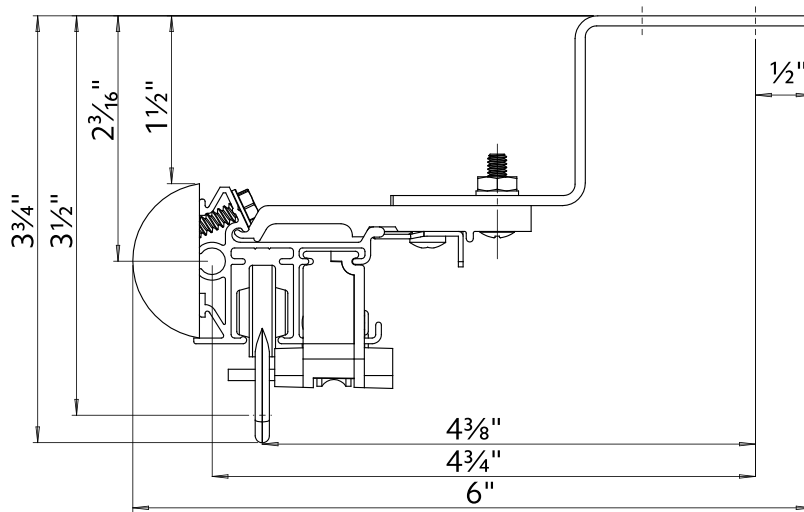

Ceiling Mount using parts:

To achieve this look, order Estate rod, ceiling mounted. 94130xxx brackets are included with the rod. Then order item 1796061 ceiling mount bracket in the quantity needed based on the bracket spacing drawing on page 50.

94130xxx

⊗

1796061

1 3/8" Ceiling Mount