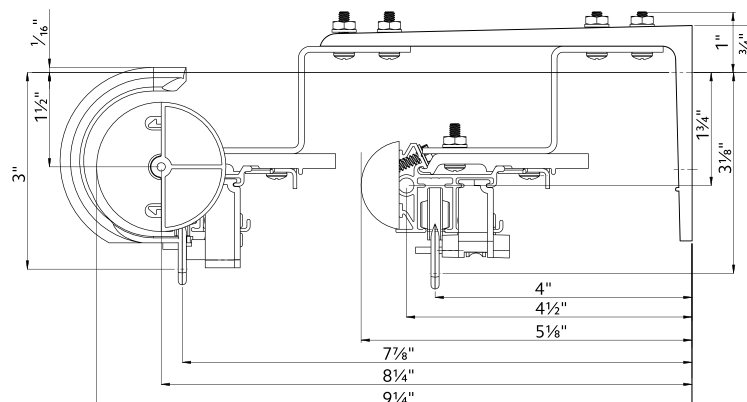

2" Front & 1 3/8" Back Double Wall Mount