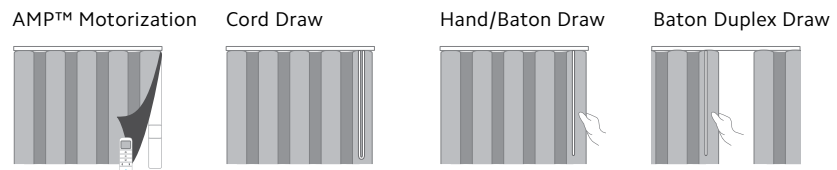

Available Draw Types

Available Bends

Architrac® Series 94001 with AMP™ Motorization cannot be bent or curved.