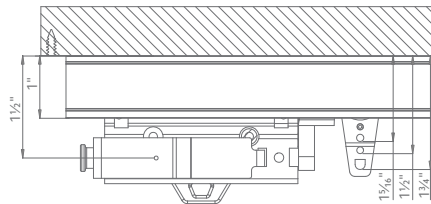

Track Style

Dimensions

Ceiling Mount

Available Colors

White

Gray

Bronze

Black