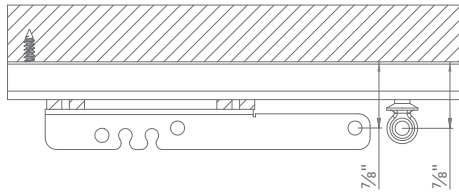

Architrac® Series 9046

Series 9046 Overview

Overview

- Assembled sets includes all necessary components
- Low profile, cubicle track (1/2")
- Ideal for cubicle curtains for commercial applications
- Can be curved or bent
- Baton options available
- Pleated or cubicle carriers

Track Style

Ceiling Mount