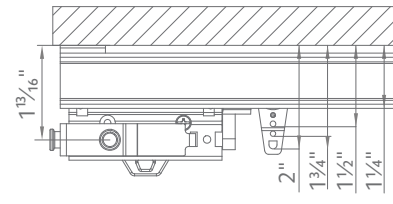

Track Style

Dimensions

Wall Mount

Ceiling Mount

Available Colors

Draw	Mount	Operation	Maximum Track Set	Maximum Fabric Weight	Pounds Per Foot
One-Way	Ceiling	Manual	20'	80 lbs.	4
	Wall	Motorized	16'	64 lbs.	4
Two-Way	Ceiling	Manual	40'	160 lbs.	4
	Wall	Motorized	16'	64 lbs.	4