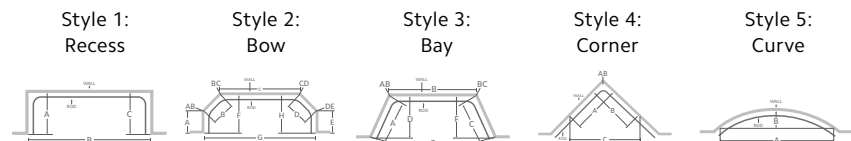

For more detailed information about this track, please visit our resource library at kirsch.com.