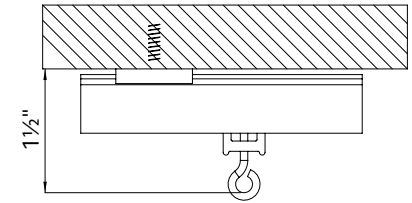

Track Style

Dimensions

Wall Mount (use 81002xxx bracket)

Ceiling Mount

Available Colors

White

Gray

Bronze