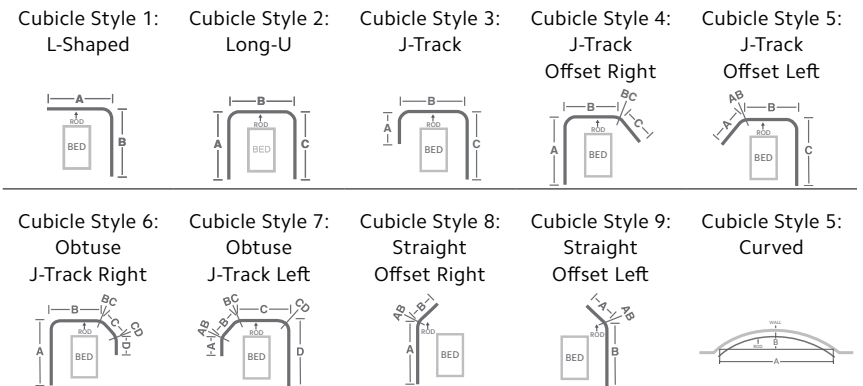

Available Bends

Architrac® Series 94001 with AMP™ Motorization cannot be bent or curved.