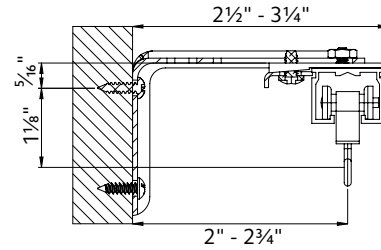

Track Style

Dimensions

Wall Mount (use 81002xxx bracket)

Ceiling Mount

Available Colors

White

Gray

Bronze