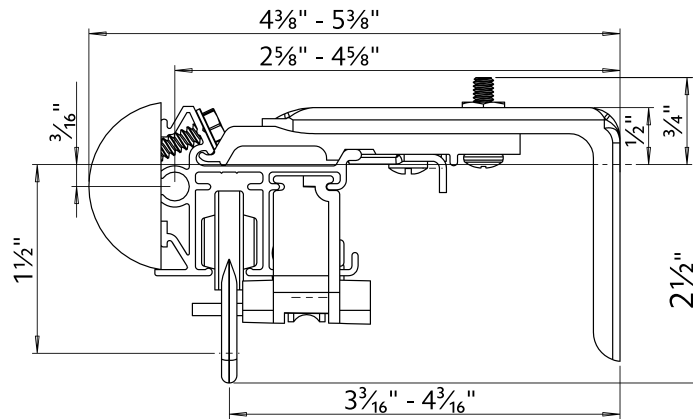

1 3/8" Wall Mount