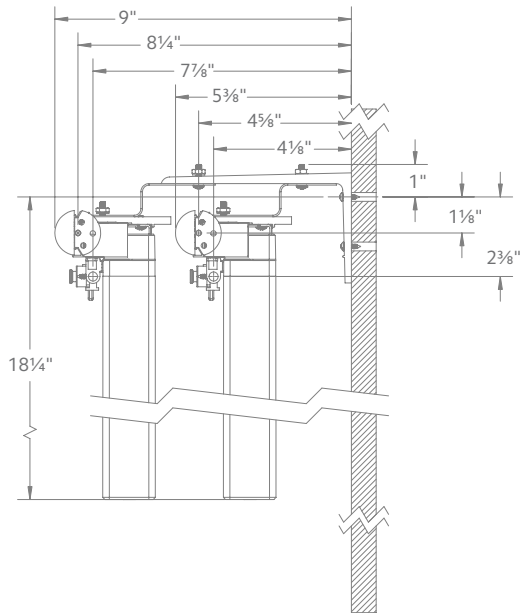

Double Wall Mount using parts:

To achieve this look, order Estate rod, ceiling mounted. 94130xxx brackets are included with the rod. Then order one, item 94125xxx double bracket and two, item 1796061 ceiling mount brackets multiplied by the quantity needed based on the bracket spacing drawing on page 50.

94125xxx

⊕

1796061

⊕

94130xxx

1 3/8" Double Wall Mount