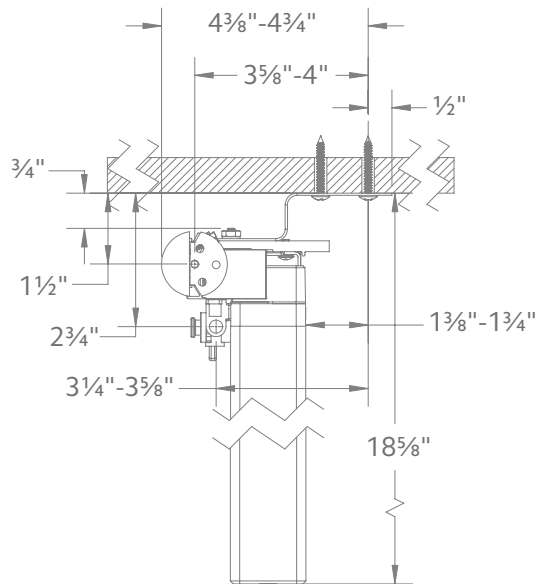

94130xxx

⊗

1796061

1 3/8" Ceiling Mount

2" Ceiling Mount

Double Wall Mount using parts:

To achieve this look, order Estate rod, ceiling mounted. 94130xxx brackets are included with the rod. Then order one, item 94125xxx double bracket and two, item 1796061 ceiling mount brackets multiplied by the quantity needed based on the bracket spacing drawing on page 50.