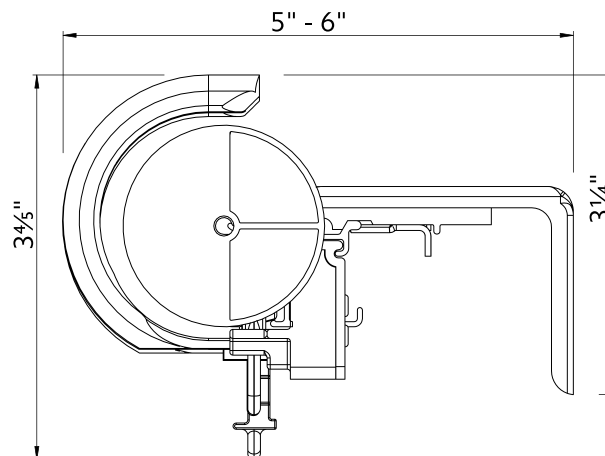

2" Wall Mount