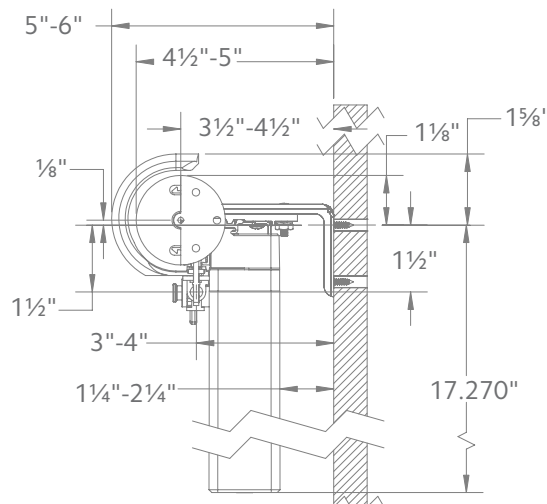

2" Wall Mount