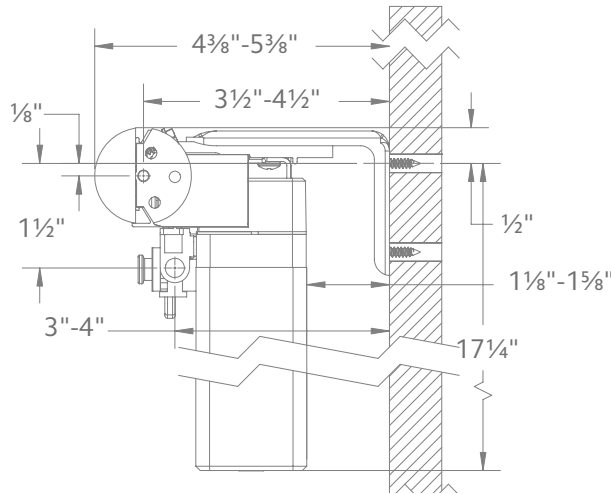

1 3/8" Wall Mount