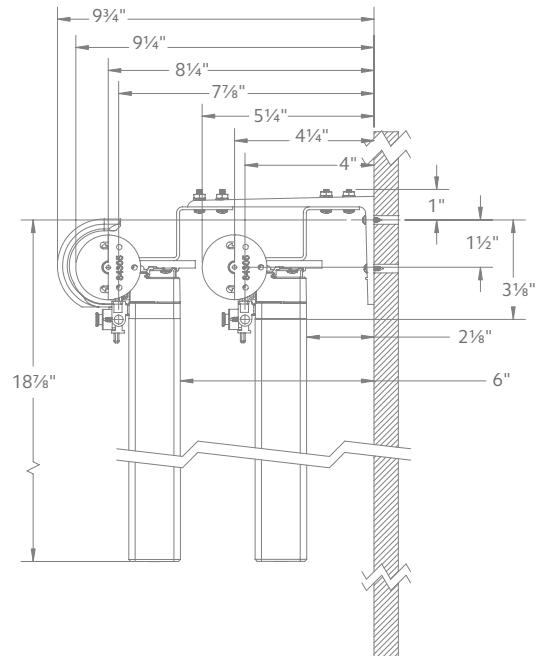

2" Double Wall Mount