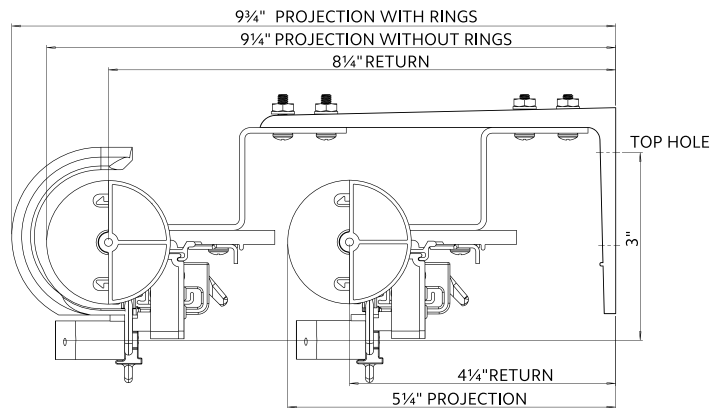

2" Double Wall Mount