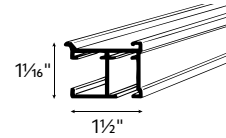

Dimensions