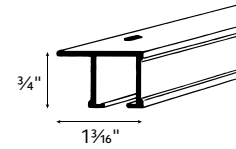

Dimensions