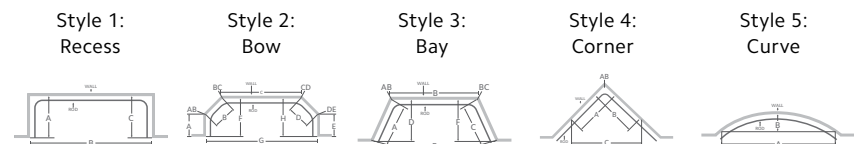

Available Draw Types

Hand/Baton Draw

For more detailed information about this track, please visit our resource library at kirsch.com.

Available Bends

Architrac® Series 94001 with AMP™ Motorization cannot be bent or curved.