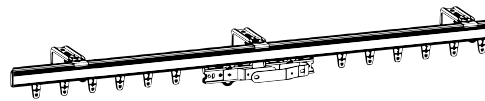

Architrac® Series 94003

Series 94003 Overview

Overview

- Assembled sets includes all necessary components
- Most versatile baton draw track
- Heavy duty, wheeled (Ripplefold™) or ball bearing (pleated) carriers
- Can be curved or bent
- Wall or ceiling mount available
- Baton options available

Track Style