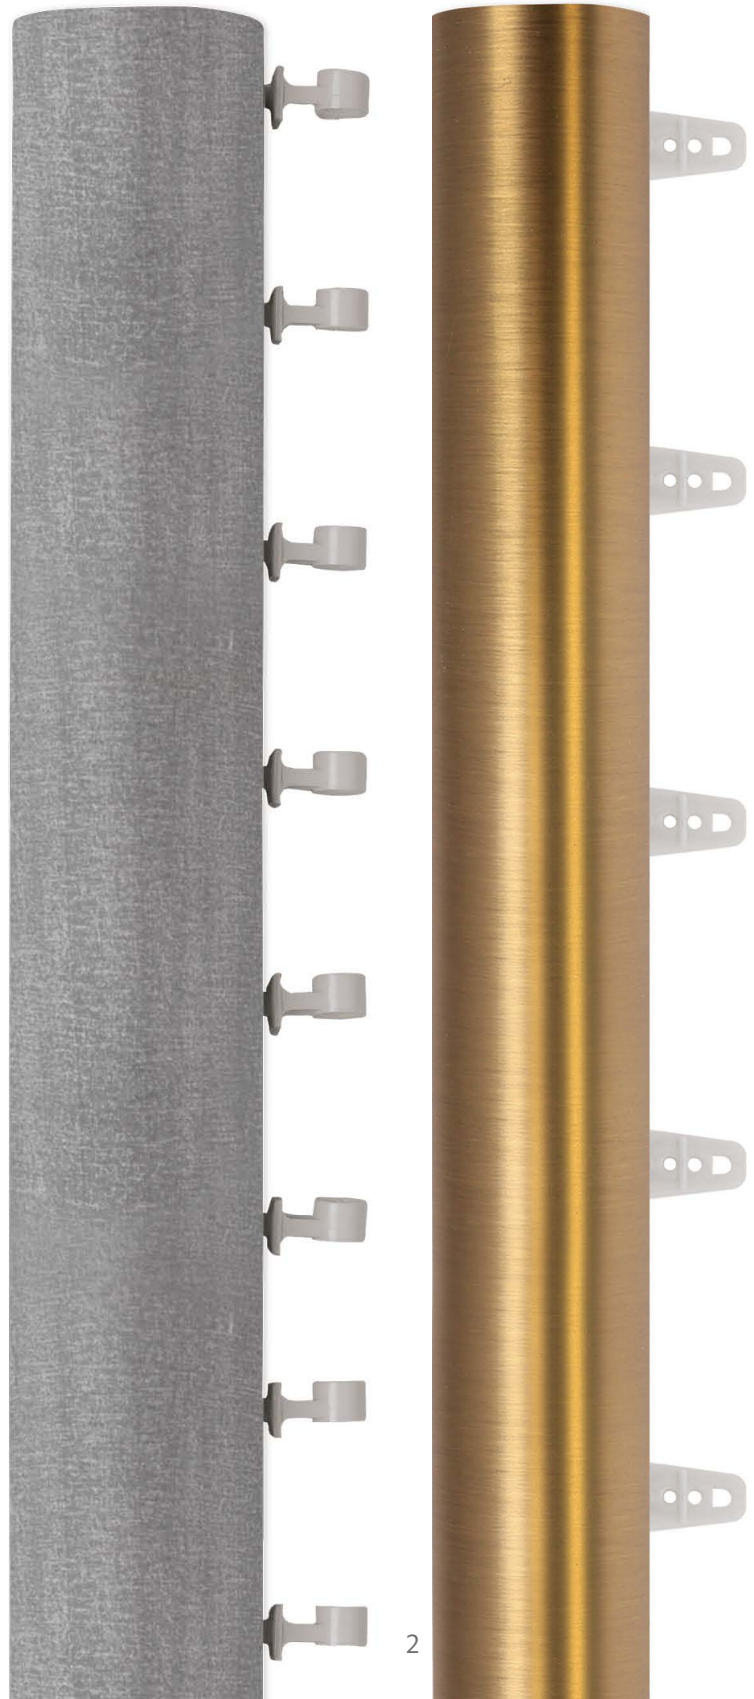

COLLECTION OVERVIEW

6 FASCIA STYLES
A style for everyone

2 DRAPERY HEADINGS
Pleated, Ripplefold™

5 DRAW TYPES
Motorized, Hand, Baton,
Baton Duplex and Cord

1 COLLECTION

AMP™ MOTORIZATION COMPATIBLE

- 1 | Buckingham®
- 2 | Designer Metals™
- 3 | Wood Trends™

- 4 | Wrought Iron
- 5 | Chroma
- 6 | Varia