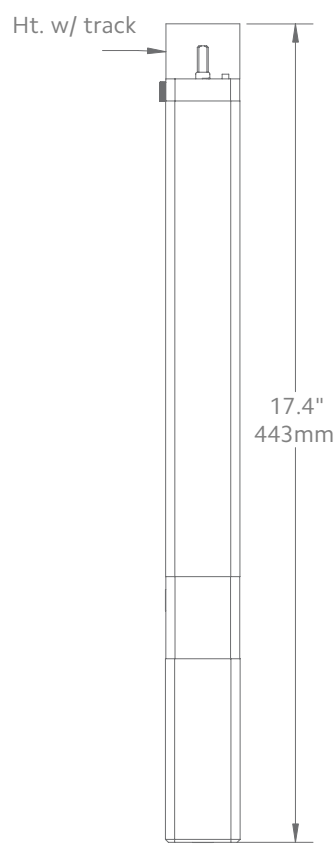

Front View

Bottom View

Motor Unit

Product No.

AMP™ Drapery Motor 62001300

Technical Specs

AMP™ Motor

Power Supply DC 16.5V-0.89A
(100-240VAC 50/60Hz 0.5A)

Amperage 2.55Ah

Average Linear Speed 7.8inches/sec

Power Consumption 40 watts

Torque 1.2Nm

Power Cable Length 6 feet

Variable Speed 80, 100 & 120 rpm

Certifications UL/CE

Max. Track Length Estate™ - 16 ft
Architrac™ 94001 - 16 ft

Max. Load 64 lbs

Follow track specifications for drapery weight.