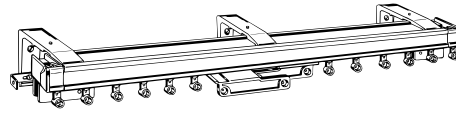

Architrac® Series 94001

Series 94001 Overview

Overview

- AMP™ Motorization available
- Assembled sets includes all necessary components
- Most versatile Architrac® Rod
- Heavy duty, ball bearing pulleys
- Heavy duty, wheeled (Ripplefold™) or ball bearing (pleated) carriers
- Can be curved or bent (not available for motorized tracks)
- Wall or ceiling mount available
- Manual or Motorized Drawn Rods

Track Style