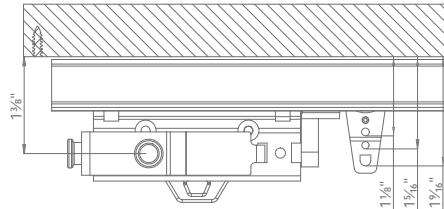

Architrac® Series 94004

Series 94004 Overview

Overview

- Assembled sets includes all necessary components
- Low profile, baton draw rod ($\frac{3}{4}$ "
- Heavy duty, wheeled (Ripplefold™) or ball bearing (pleated) carriers
- Cannot be curved or bent
- Ceiling mount only
  (Track pre-drilled 16" on center for direct ceiling mount)
- Baton options available

Track Style

Dimensions

Ceiling Mount

Available Colors

White

Gray

Bronze

Black

Draw	Mount	Operation	Maximum Track Set	Maximum Fabric Weight	Pounds Per Foot
One-Way	Ceiling Recessed	Manual	16'	64 lbs	4
Two-Way	Ceiling Recessed	Manual	32'	128 lbs	4

Max track lengths and maximum fabric weights do not apply to curved tracks. Send complete specifications and fabric weight to customer service for feasibility.

Available Draw Types

Hand/Baton Draw

For more detailed information about this track, please visit our resource library at kirsch.com.